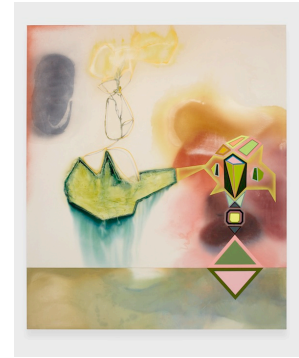

David Lloyd  
*Eldorado*  
2014  
mixed media on canvas  
84 by 72 inches

Klowden Mann is very pleased to present David Lloyd's New Paintings, the Los Angeles-based artist's third solo show at the gallery. Lloyd's new work is a combination of formal abstraction and narrative irreverence. Using materials including acrylic and spray paint, texture paste, collage, graphite and ink, Lloyd presents paintings on raw canvas that build upon his early history as an abstract painter in the 80's while synthesizing the feeling of the pseudo-scientific and spiritual narratives that permeated his most recent work. Here, he has removed all but the smallest narrative moments, with canvases ranging in size from 11 by 14 inches to 7 by 9 feet, and offering brightly colored geometric forms with near-anthropomorphic personality, moving across the raw canvas and accompanied by highly articulated drawn lines and areas of densely textured paint. The exhibition will take place from October 25th through January 10th, with an opening reception on Saturday, October 25th, from 6-8pm.